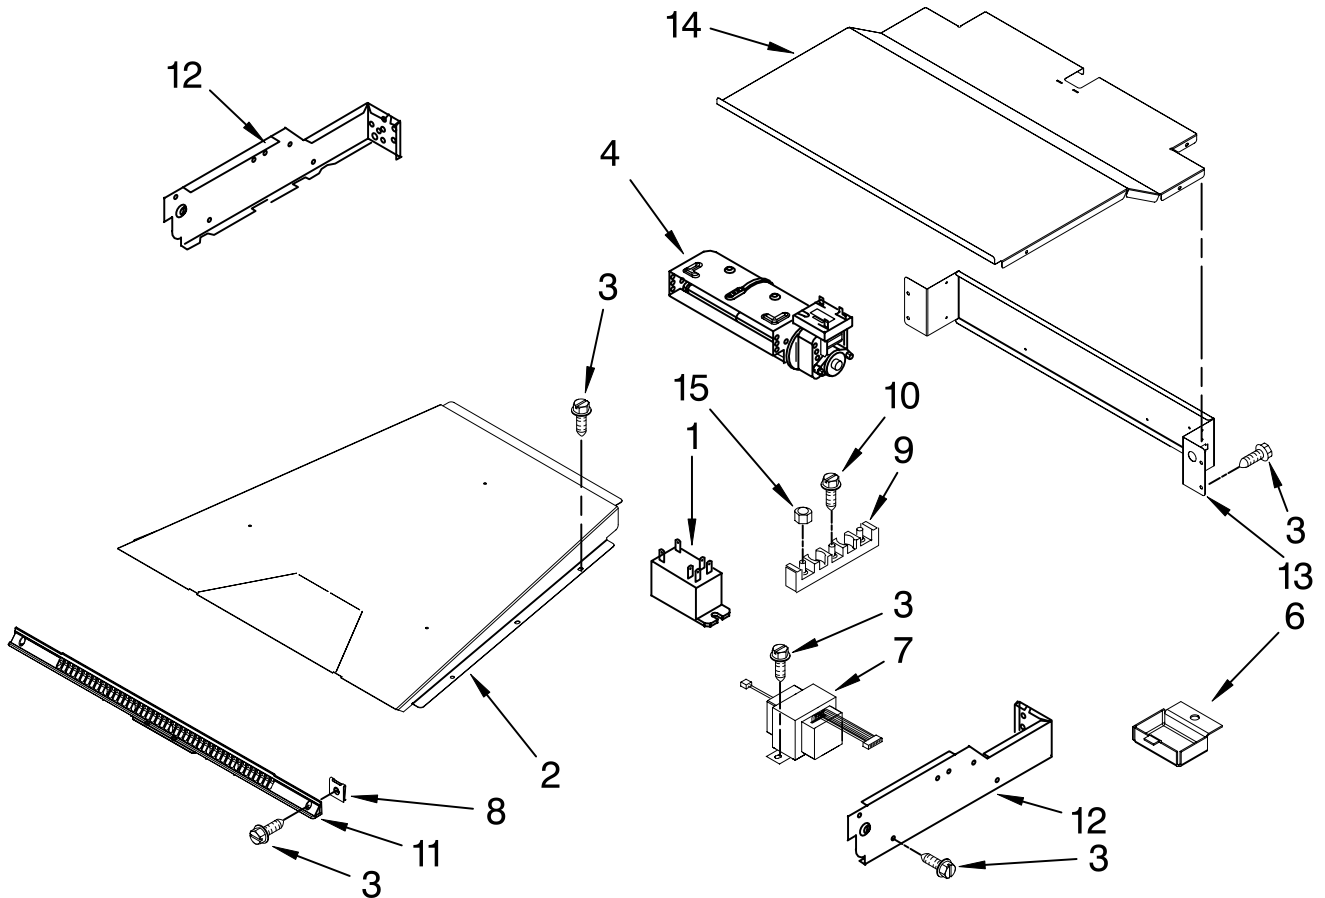

FOR ORDERING INFORMATION REFER TO PARTS PRICE LIST

INTERNAL OVEN PARTS

For Models:KEBS277SSS03

(Stainless)

Illus. No.	Part No.	DESCRIPTION
------------	----------	-------------

1	8304602	Element, Broil Shield
2	9760774	Element, Broil
3	4449154	Screw
4	8303842	Rack, Oven
6	9760768	Element, Bake
7	4455036	Tray, Bake
8	4450039	Cover, Bake Tray
9	4449809	Screw
10	8304422BU	Cover, Fan
11	9760769	Element Convection
12	W10116351	Blade, Fan
13	W10116349	Nut
14	W10116228	Fan, Convection
15	9755543	Jack, Meat Probe
16	9755542	Probe, Meat
17	9755547	Washer, Lock
18	9755546	Nut, Hidden

FOR ORDERING INFORMATION REFER TO PARTS PRICE LIST

TOP VENTING PARTS

For Models: KEBS277SSS03

(Stainless)

Illus. No.	Part No.	DESCRIPTION
1	9752759	Relay (2)
2	8304643	Duct, Air Outlet
3	4449809	Screw
4	8303972	Blower, 60mm
6	8285593	Connector, Cover
7	W10111628	Control, Transformer
8	4450118	Nut
9	4449868	Block, Terminal
10	3400080	Screw
11	8303722	Vent, Control Panel
12		Side, Control Top
	8303518	Right
	8304255	Left
13	8303520	Back, Control
14	8304220	Cover, Top
15	7103P027-60	Nut (3)